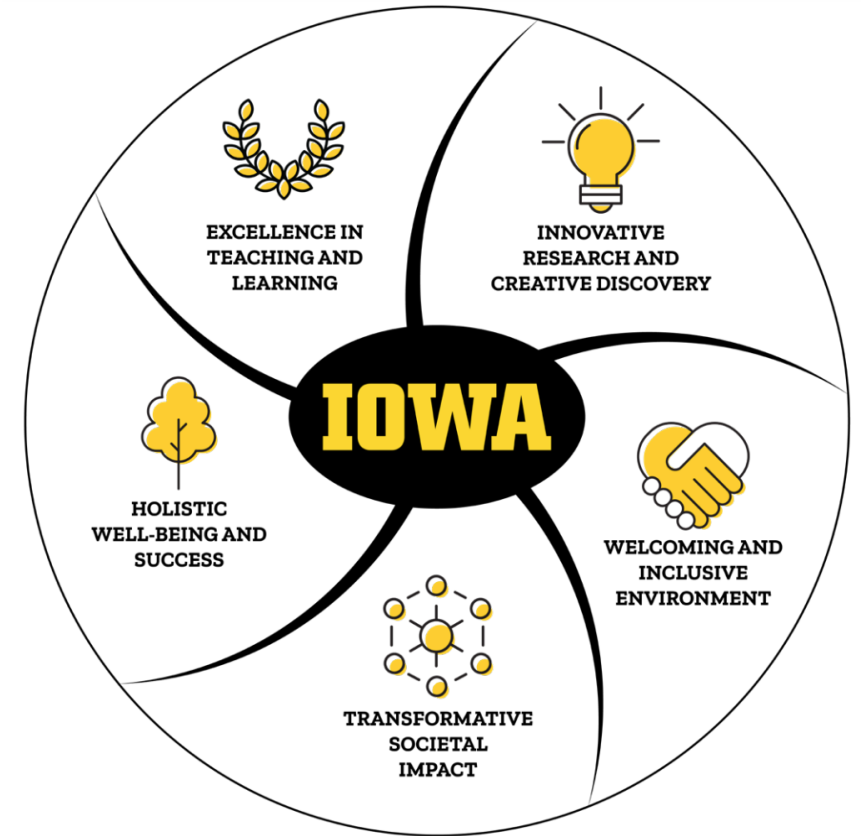

liveWELL™

IOWA | Facilities
Management

IOWA

Pentacrest Museums

Our Tree Tours program series helped us get away from screens, incorporate some movement into our days, and reconnect with each other and nature. 423 guests joined us on a Tree Tour in 2022.

Dr. Suzanne Bartlett Hackenmiller

MD, FACOG, ABOIM

Physician & Author

CAMPUS WELLNESS

SCAVENGER

71%

of Campus Wellness
Scavenger Hunt
participants improved
their well-being.

STRATEGY