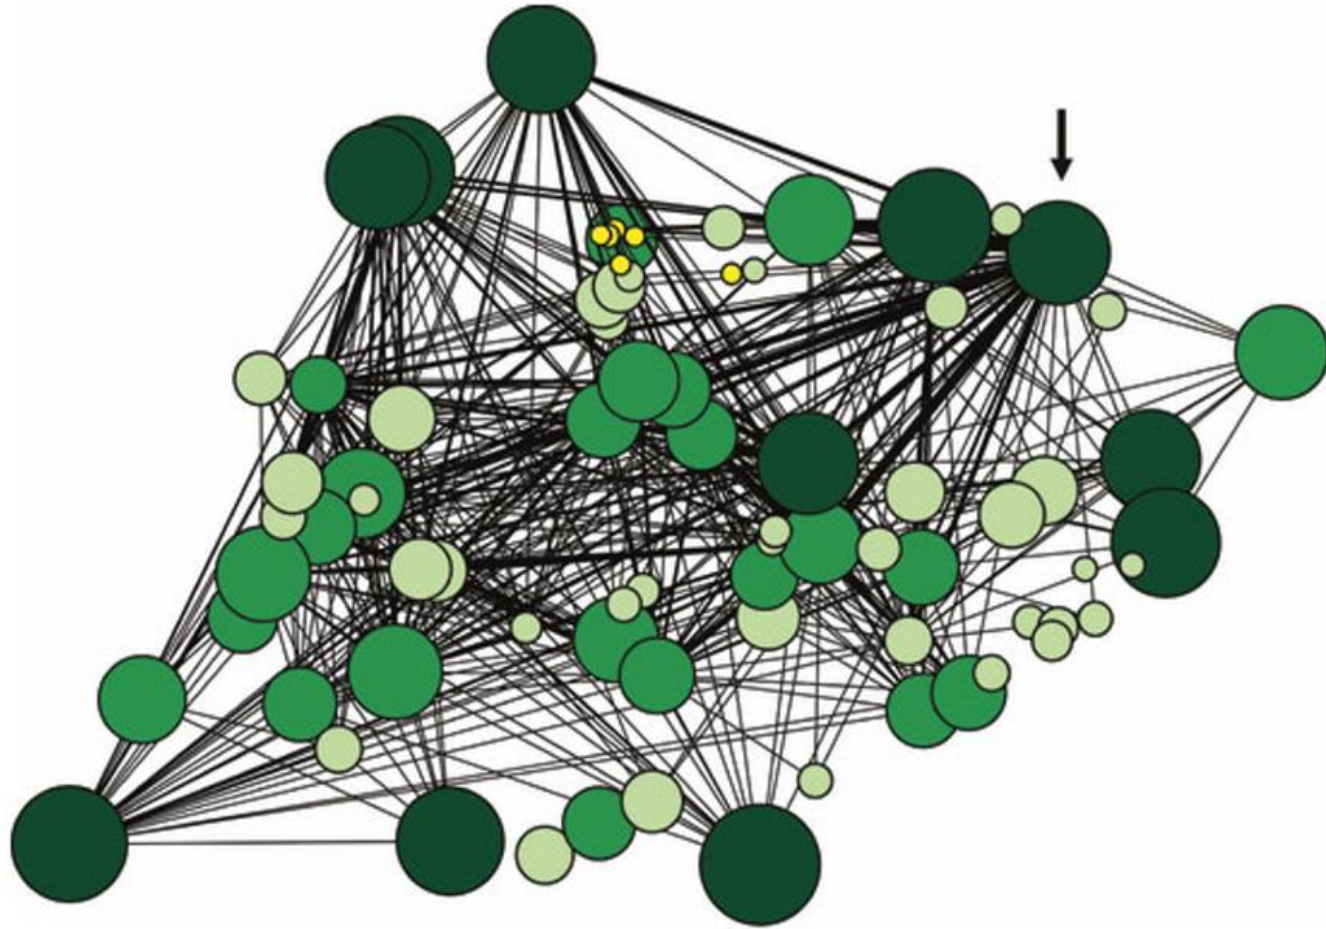

liveWELL™

IOWA | Facilities
Management

IOWA

Pentacrest Museums

Our Tree Tours program series helped us get away from screens, incorporate some movement into our days, and reconnect with each other and nature. 423 guests joined us on a Tree Tour in 2022.

Dr. Suzanne Bartlett Hackenmiller

MD, FACOG, ABOIM

Physician & Author

CAMPUS WELLNESS

SCAVENGER

71%

of Campus Wellness
Scavenger Hunt
participants improved
their well-being.

STRATEGY

**TRANSFORMATIVE
SOCIETAL
IMPACT**

IOWA

The Pentacrest Museums

Mother Trees: Dr. Suzanne Simard

Tree Tours 2023

Pentacrest Tree Tours

Earth Day, Sat. April 22 1:30 and 3:00 p.m.

Summer—Sat. June 17, noon-1